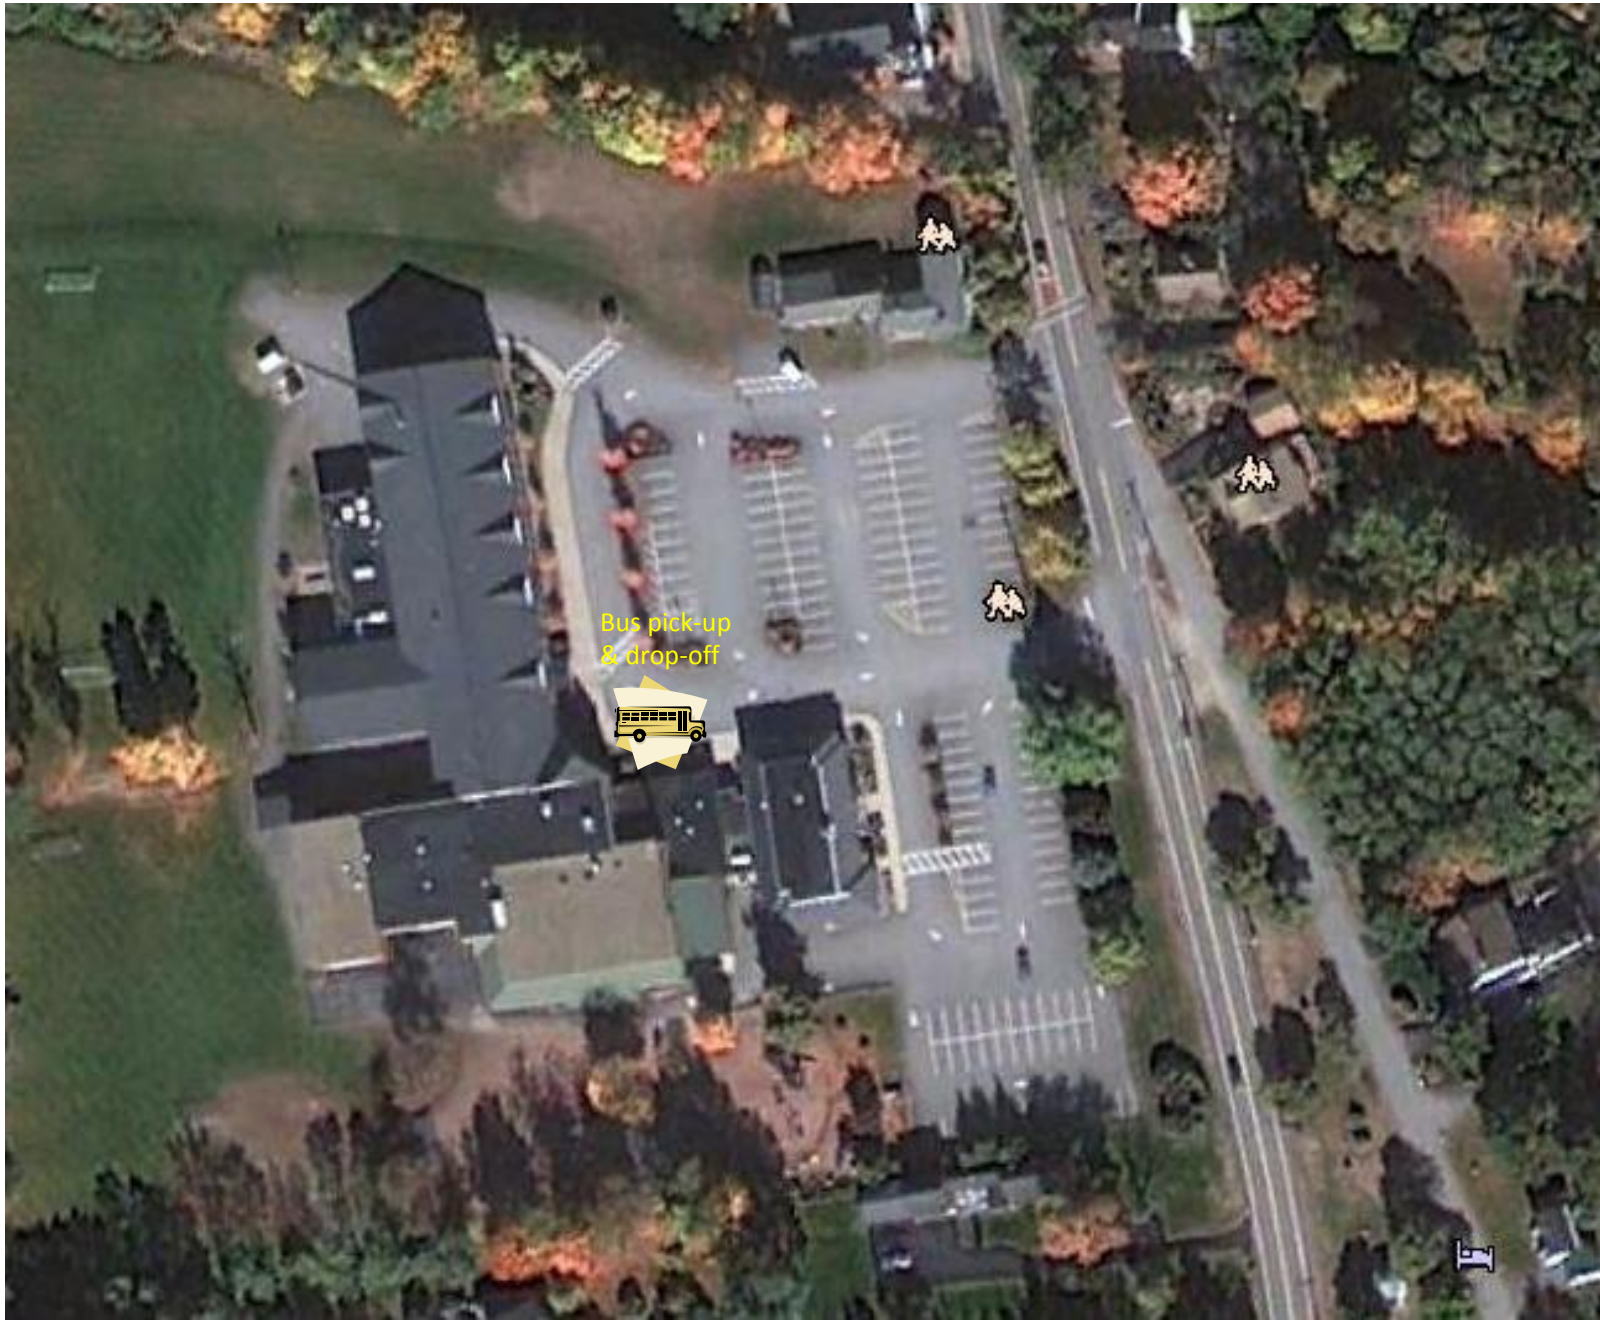

2012 USGA Junior Amateur – Full map of Area

Off-Site Volunteer Parking - Greenland Central School on Rte 151

Off-Site Spectator Parking – Target/Lowes Lot on Rte 33